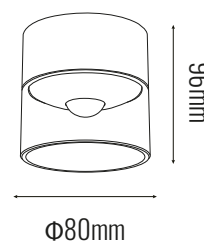

TECHNICAL DATA

TYPE

Professional LED for Interior Lighting.

OPENING/BEAM

High efficiency Ra>90 LED .

MATERIAL

Die-cast aluminum

PRO	CRI ≥ 90	
IP20		100°
220-240V 50/60Hz		30,000h L70

Model:	Sound
Format:	Round
Location:	Interior
Wattage:	10W
Materials:	Aluminum
Led Color:	3000K / 4000K / 6500K
Product Dimension:	D80*96mm
IP Code:	20
Fixation:	Surface
CRI :	90
Lumen Output:	790LM
Frequency:	50/60 Hz
Beam Angle:	100°

DIMENSION DRAW

INDOOR